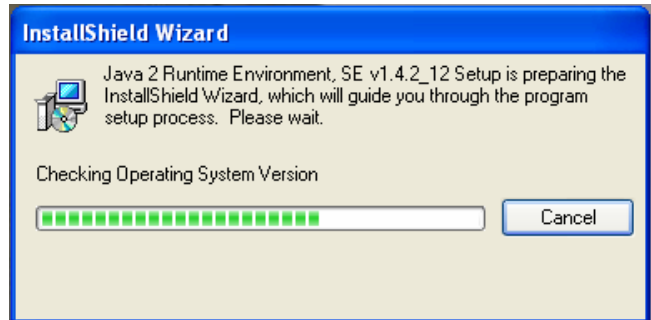

2. Files will extract

3. The JAVA install shield will launch and you may see several small images pop up that look similar to this. They will run automatically: