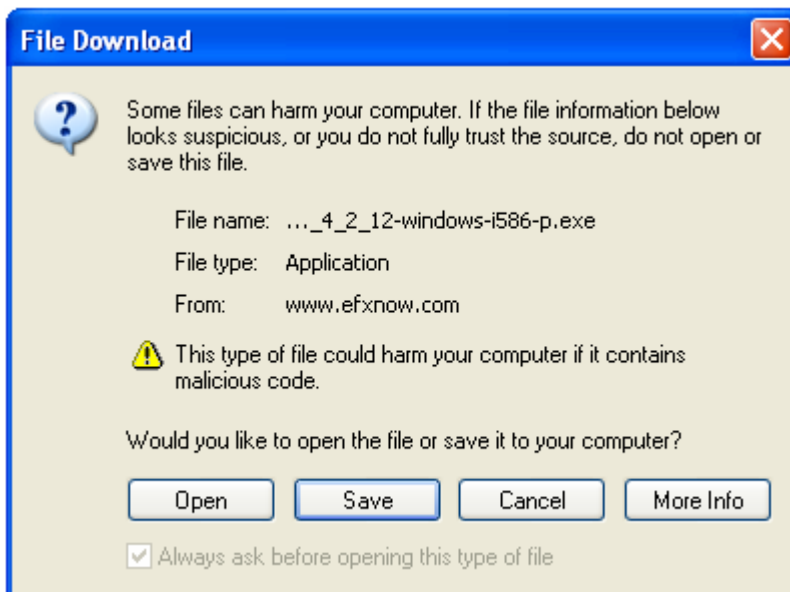

First Time Installation Guide For Internet Explorer

The FOREX.com dealing system is a Java-based applet that utilizes Sun's Java Runtime Environment (JRE). First time users of the FOREX.com dealing software must install the JRE before attempting to login to the system.

The following instructions outline this automated installation process. Screen shots have been included to aid you during this process.

PLEASE CLOSE ALL APPLICATIONS EXCEPT FOR YOUR MAIL PROGRAM BEFORE STARTING THE INSTALLATION.

FOREX.com STRONGLY ENCOURAGES YOU TO PRINT THESE INSTRUCTIONS BEFORE PROCEEDING.

Visit the following URL to start the process:

<http://www.efxnow.com/jre/j2re-1_4_2_12-windows-i586-p.exe>

---

1. After you CLICK on the URL, you will be prompted to save the installation file "j2re-1_4_2_12-windows-i586-p.exe" to your computer.