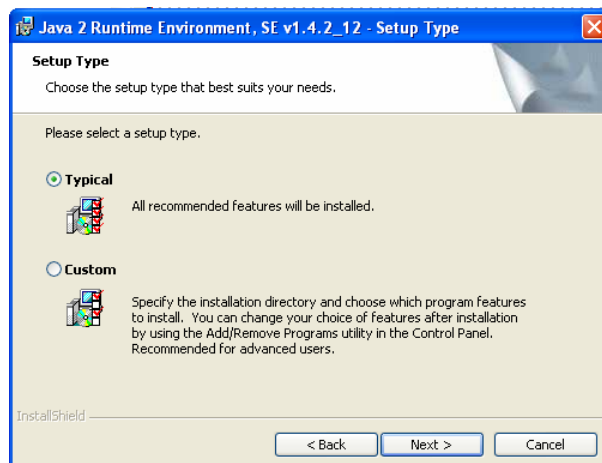

2. Files will extract

3. The JAVA install shield will launch and you may see several small images pop up that look similar to this. They will run automatically:

4. You should then see the *Software License Agreement* window. Click "YES"

5. Select Typical as your setup type

6. The program features will be installed

7. Click Finish